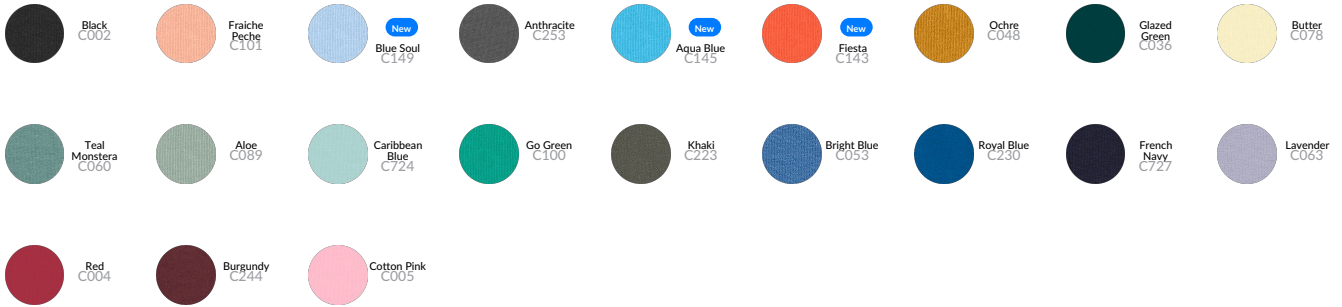

Composition

Shell - Single Jersey
100% Cotton - Organic Ring Spun Combed - 155 GSM
Fabric washed

Care

Wash similar colours together, no ironing on print,
wash and iron inside out.

Country of origin

Weaving : bangladesh
Dyeing : bangladesh
Assembly : bangladesh

Whites

Colors

Essential Heathers

Special Heathers

Size Guide

Sizes	3-4/98-104cm	5-6/110-116cm	7-8/122-128cm	9-11/134-146cm	12-13/152-162cm
A Half Chest	34	36	38	42	46
B Body Length	43	47	52	59	66
C Sleeve Length	12	13	15	17	19