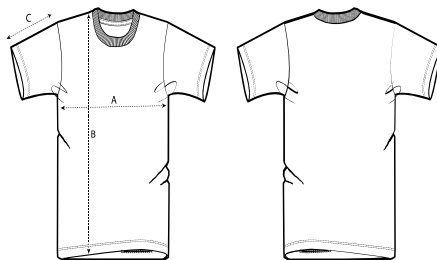

The iconic kids' t-shirt

Medium Fit 3-4/98-104cm 12-13/152-162cm 155 GSM

Details

- Set-in sleeve
- 1x1 rib at neck collar
- Inside back neck tape in self fabric
- Narrow twin needle topstitch at sleeve cuff and hem

Composition

Shell - Single Jersey
100% Cotton - Organic Ring Spun Combed - 155 GSM
Fabric washed

Care

Wash similar colours together, no ironing on print,
wash and iron inside out.

Country of origin

Weaving : bangladesh
Dyeing : bangladesh
Assembly : bangladesh

Whites

Colors

Essential Heathers

Special Heathers

Size Guide

Sizes	3-4/98-104cm	5-6/110-116cm	7-8/122-128cm	9-11/134-146cm	12-13/152-162cm
A Half Chest	34	36	38	42	46
B Body Length	43	47	52	59	66
C Sleeve Length	12	13	15	17	19

Packing

Sizes	3-4/98-104cm	5-6/110-116cm	7-8/122-128cm	9-11/134-146cm	12-13/152-162cm
Pieces/bag	0	0	0	0	0
Pieces/box	0	0	0	0	0